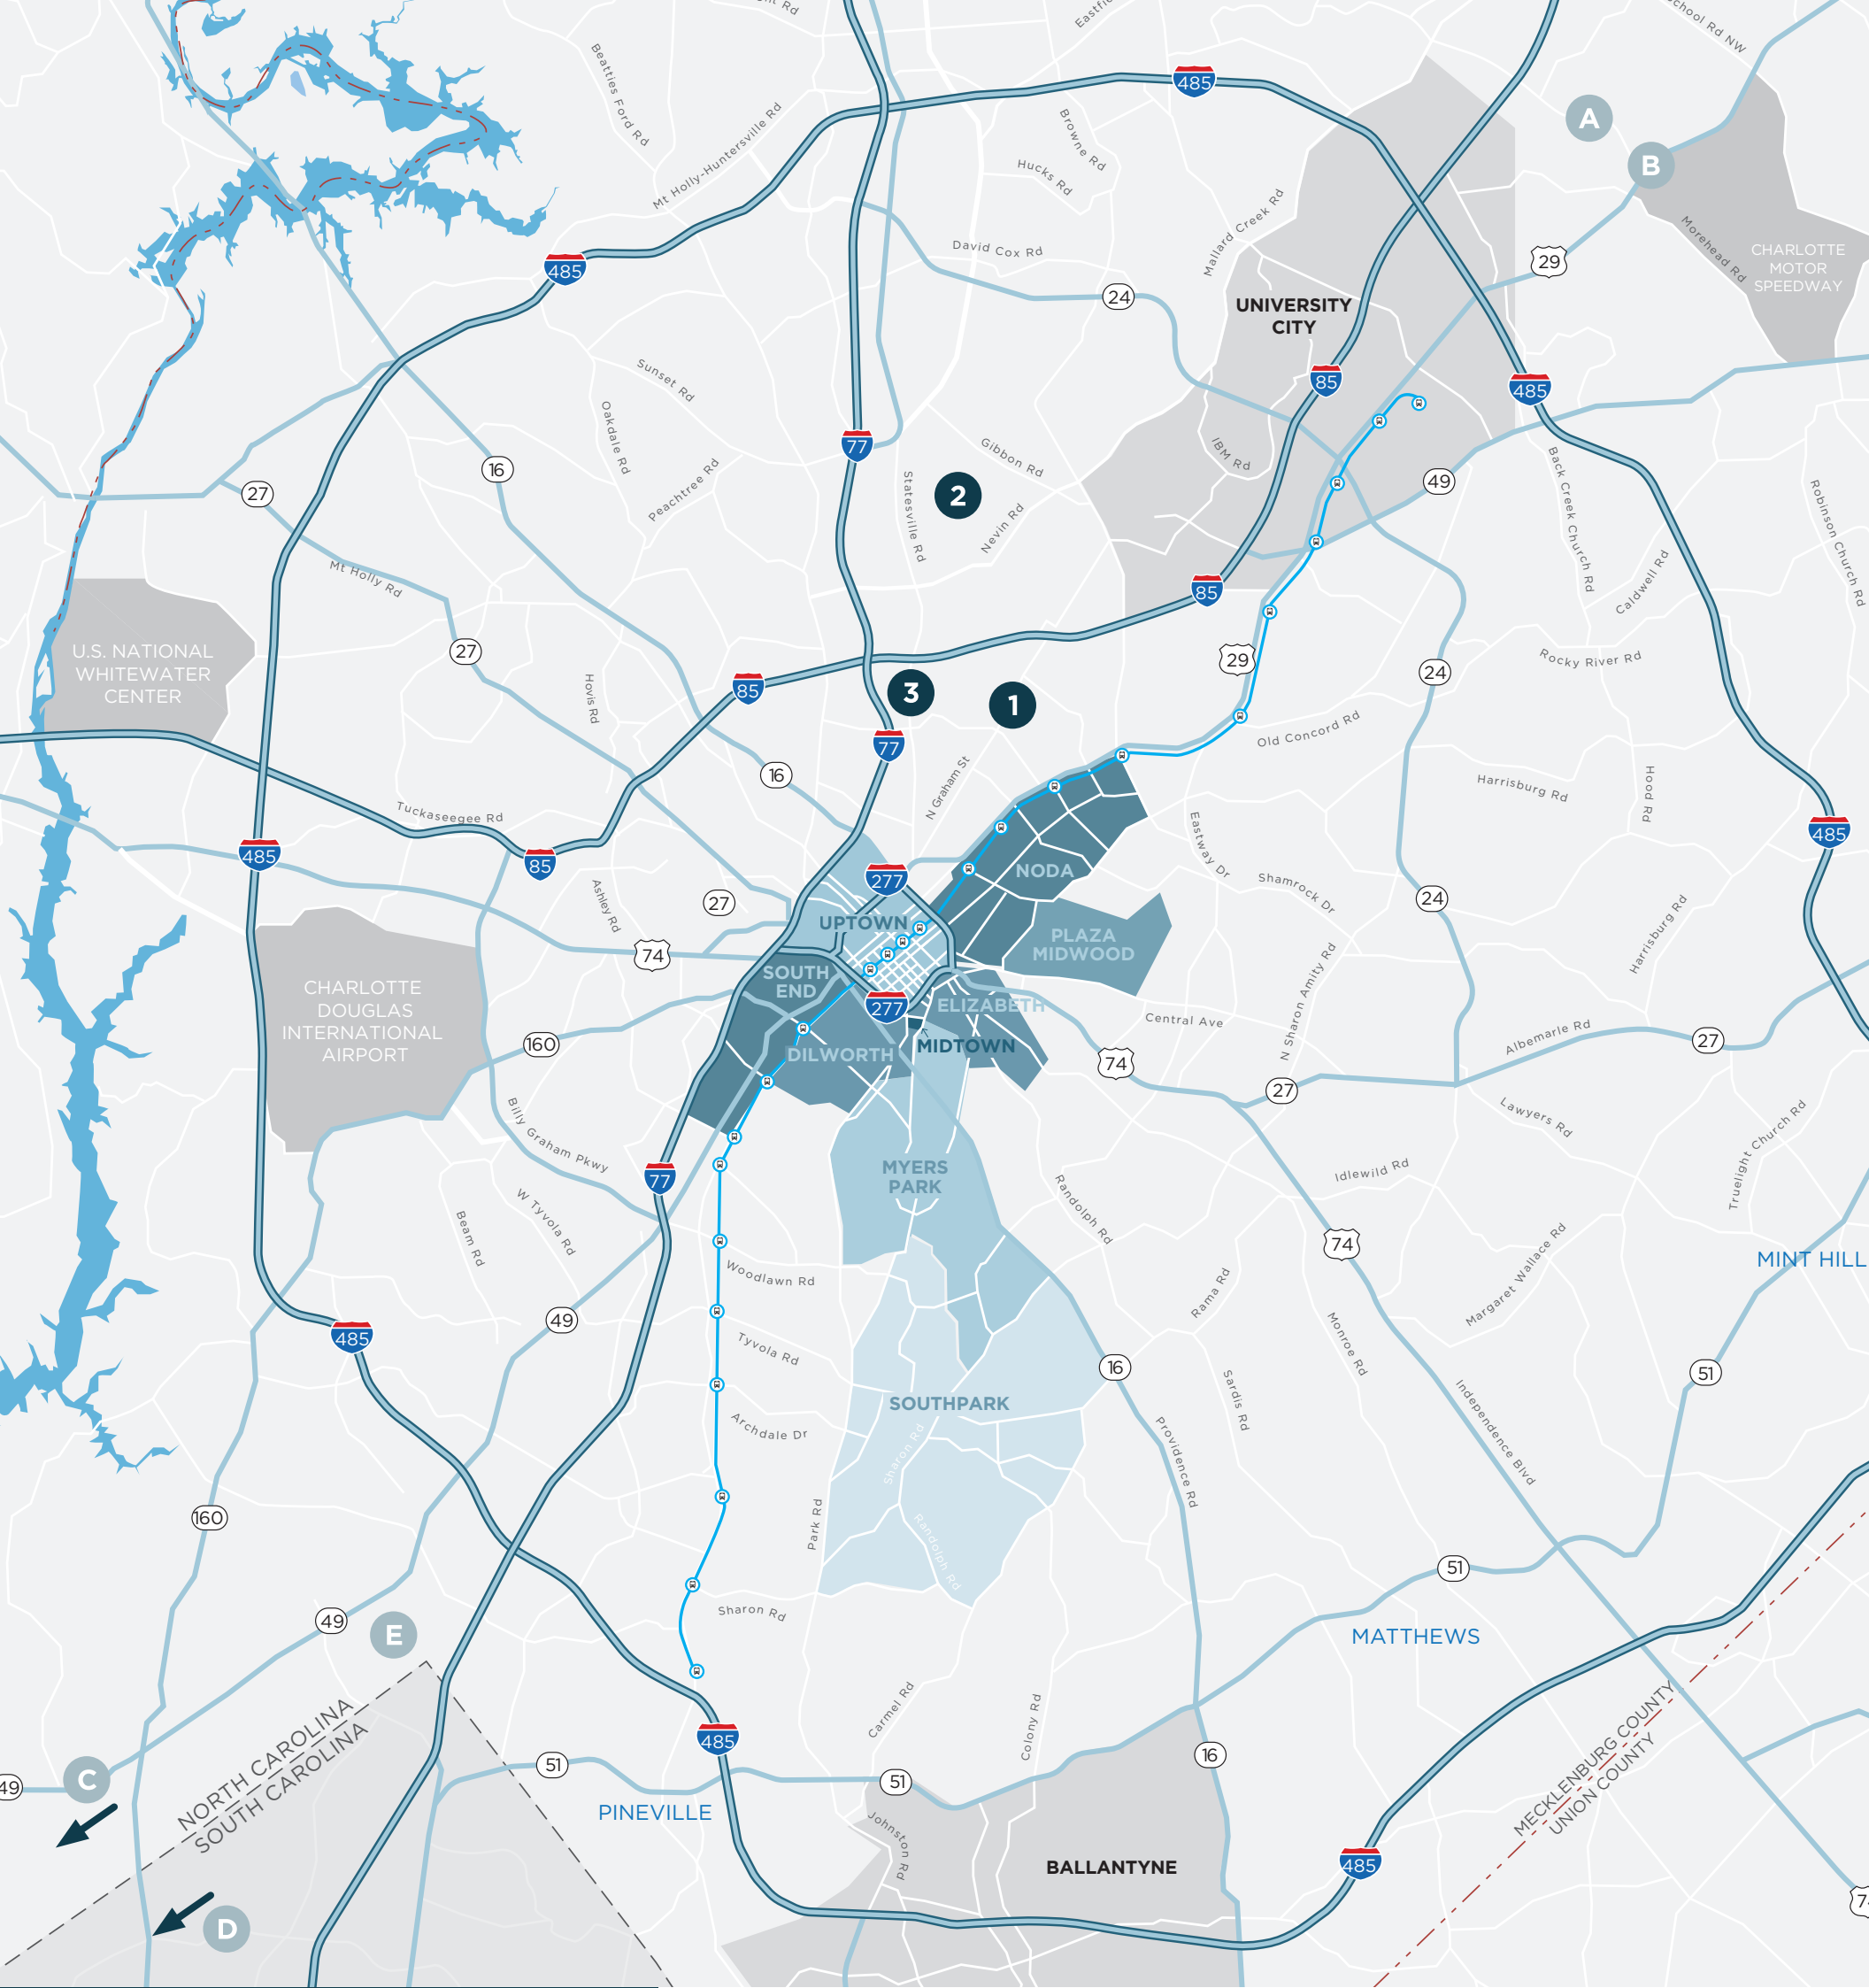

## OVERSIZED VEHICLE PARKING

- 1** **3901 N. Graham St.**  
Right Solution Trucks  
rightsolutiontruck@outlook.com  
704.502.6282
- 2** **3663 Trailer Dr.**  
Store My Truck, Truck Stop  
smtrabbab@gmail.com  
678.631.7275
- 3** **3807 Statesville Ave.**  
Pilot Travel Center #275  
704.358.1006